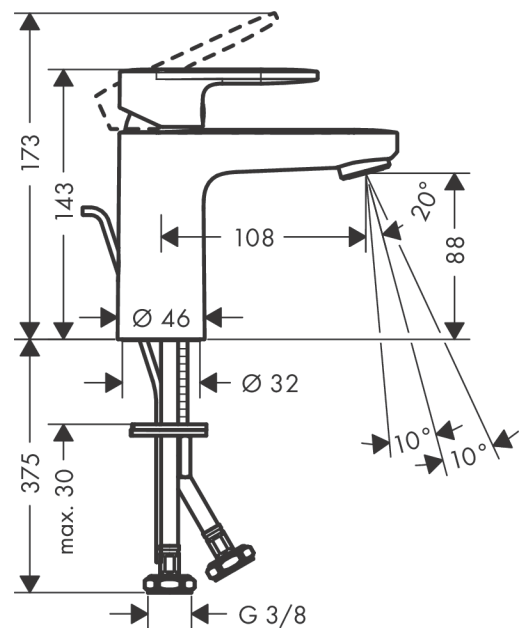

Vernis Blend

Single lever basin mixer 100 CoolStart with pop-up waste set

Surfaces: **Matt Black** Article Number: **71585670**

Description

product features

- consists of: single lever basin mixer, waste set
- ComfortZone 100
- projection 108 mm
- spray type: normal spray
- swiveling spray former
- maximum flow rate at 3 bar: 5 l/min
- ceramic cartridge
- temperature limitation adjustable
- suitable for continuous flow water heaters
- pop-up waste set G 1¼
- material waste set: synthetic
- connection type: G ¾ connections
- connection dimension: DN15
- cold water in middle position

Technology

Product image

Scale drawing

Vernis Blend
Single lever basin mixer 100 CoolStart with pop-up waste set
 Surfaces: **Matt Black** Article Number: **71585670**

Flowchart